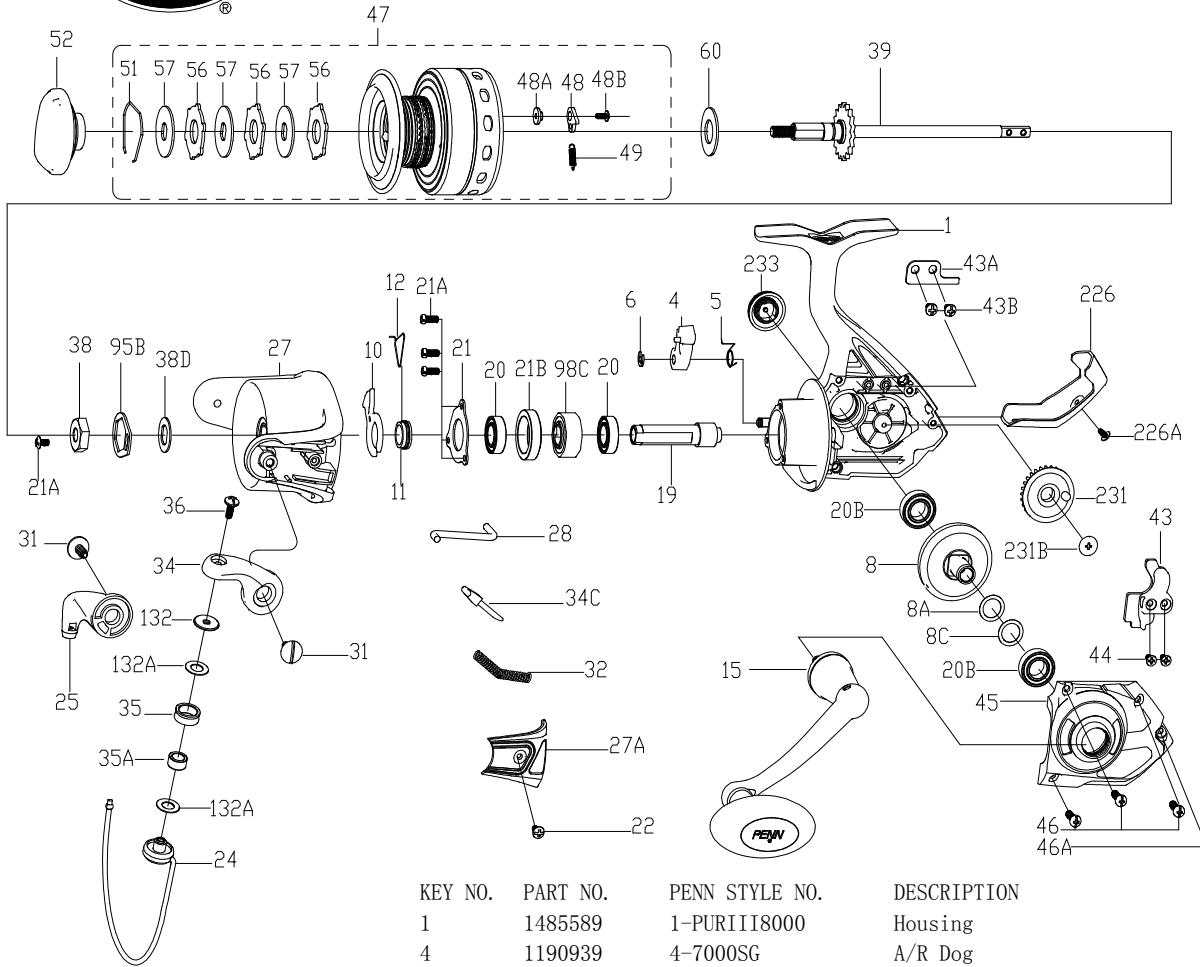

**PARTS LIST FOR MODEL AS PURIII8000**

KEY NO.	PART NO.	PENN STYLE NO.	DESCRIPTION
1	1485589	1-PURIII8000	Housing
4	1190939	4-7000SG	A/R Dog
5	1190966	5-5000SG	Dog Spring
6	1190979	6-5000SG	Retaining Clip
8	1313863	8-CFT8000	Main Gear
8A	1191031	8A-7000SG	Shim
8C	1485590	8C-PURIII8000	Shim C
10	1313864	10-CFT8000	A/R Holder
11	1191087	11-7000SG	Bushing
12	1313865	12-CFT8000	A/R Bushing Spring
15	1365753	15-FRCII8000	Handle Assembly
19	1488473	19-PURIII8000	Pinion Gear
20	1204012	20-5000PUR	Ball Bearing (2 req)
20B	1204068	20B-7000PUR	Ball Bearing (2 req)